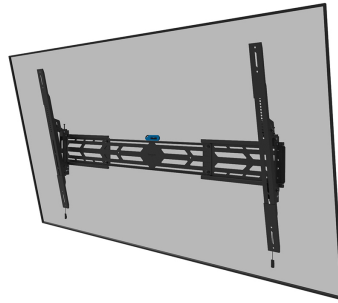

WL35S-950BL19

NEOMOUNTS HEAVY DUTY TV WALL MOUNT

SPECIFICATIONS

GENERAL

Min. screen size*	55 inch
Max. screen size*	110 inch
Max. weight	160 kg (per screen)
Screens	1
VESA minimum	100x100 mm
VESA maximum	1500x900 mm
Distance to wall	9 cm

FUNCTIONALITY

Type	Tilt
Height adjustment	0-2 cm
Width adjustment	89,3-160 cm
Tilt (degrees)	+12°, -0°
Rotate (degrees)	+3°, -3°
Height	93,6 cm
Width	160 cm
Depth	9 cm
Adjustment type	Micro adjustment
Lockable	Lockable - Security screw included

Neomounts

Neomounts

Neomounts WL35S-950BL19 tiltable wall mount for 55-110" screens - Black

The Neomounts WL35S-950BL19 is a tiltable heavy-duty wall mount for flat screens up to 110" with a maximum weight capacity of 160 kg. The versatile tilt technology, with 3 lockable tilt presets (4°, 8° and 12°), allows you to create the optimum viewing angle. It is possible to install the screen in both portrait and landscape orientation. The mount features individual height adjustable brackets and level adjustment is available for the perfect installation.

The WL35S-950BL19 has a depth of 8,8 cm and is, thanks to the included vertical extension brackets, suitable for screens that meet VESA hole pattern 100x100 to 1500x900 mm. Due to the unique extendable design, the mount can be adjusted to a wide range of screens dimensions; from 55" up to 110". It is possible to lock the mount using a padlock (not included).